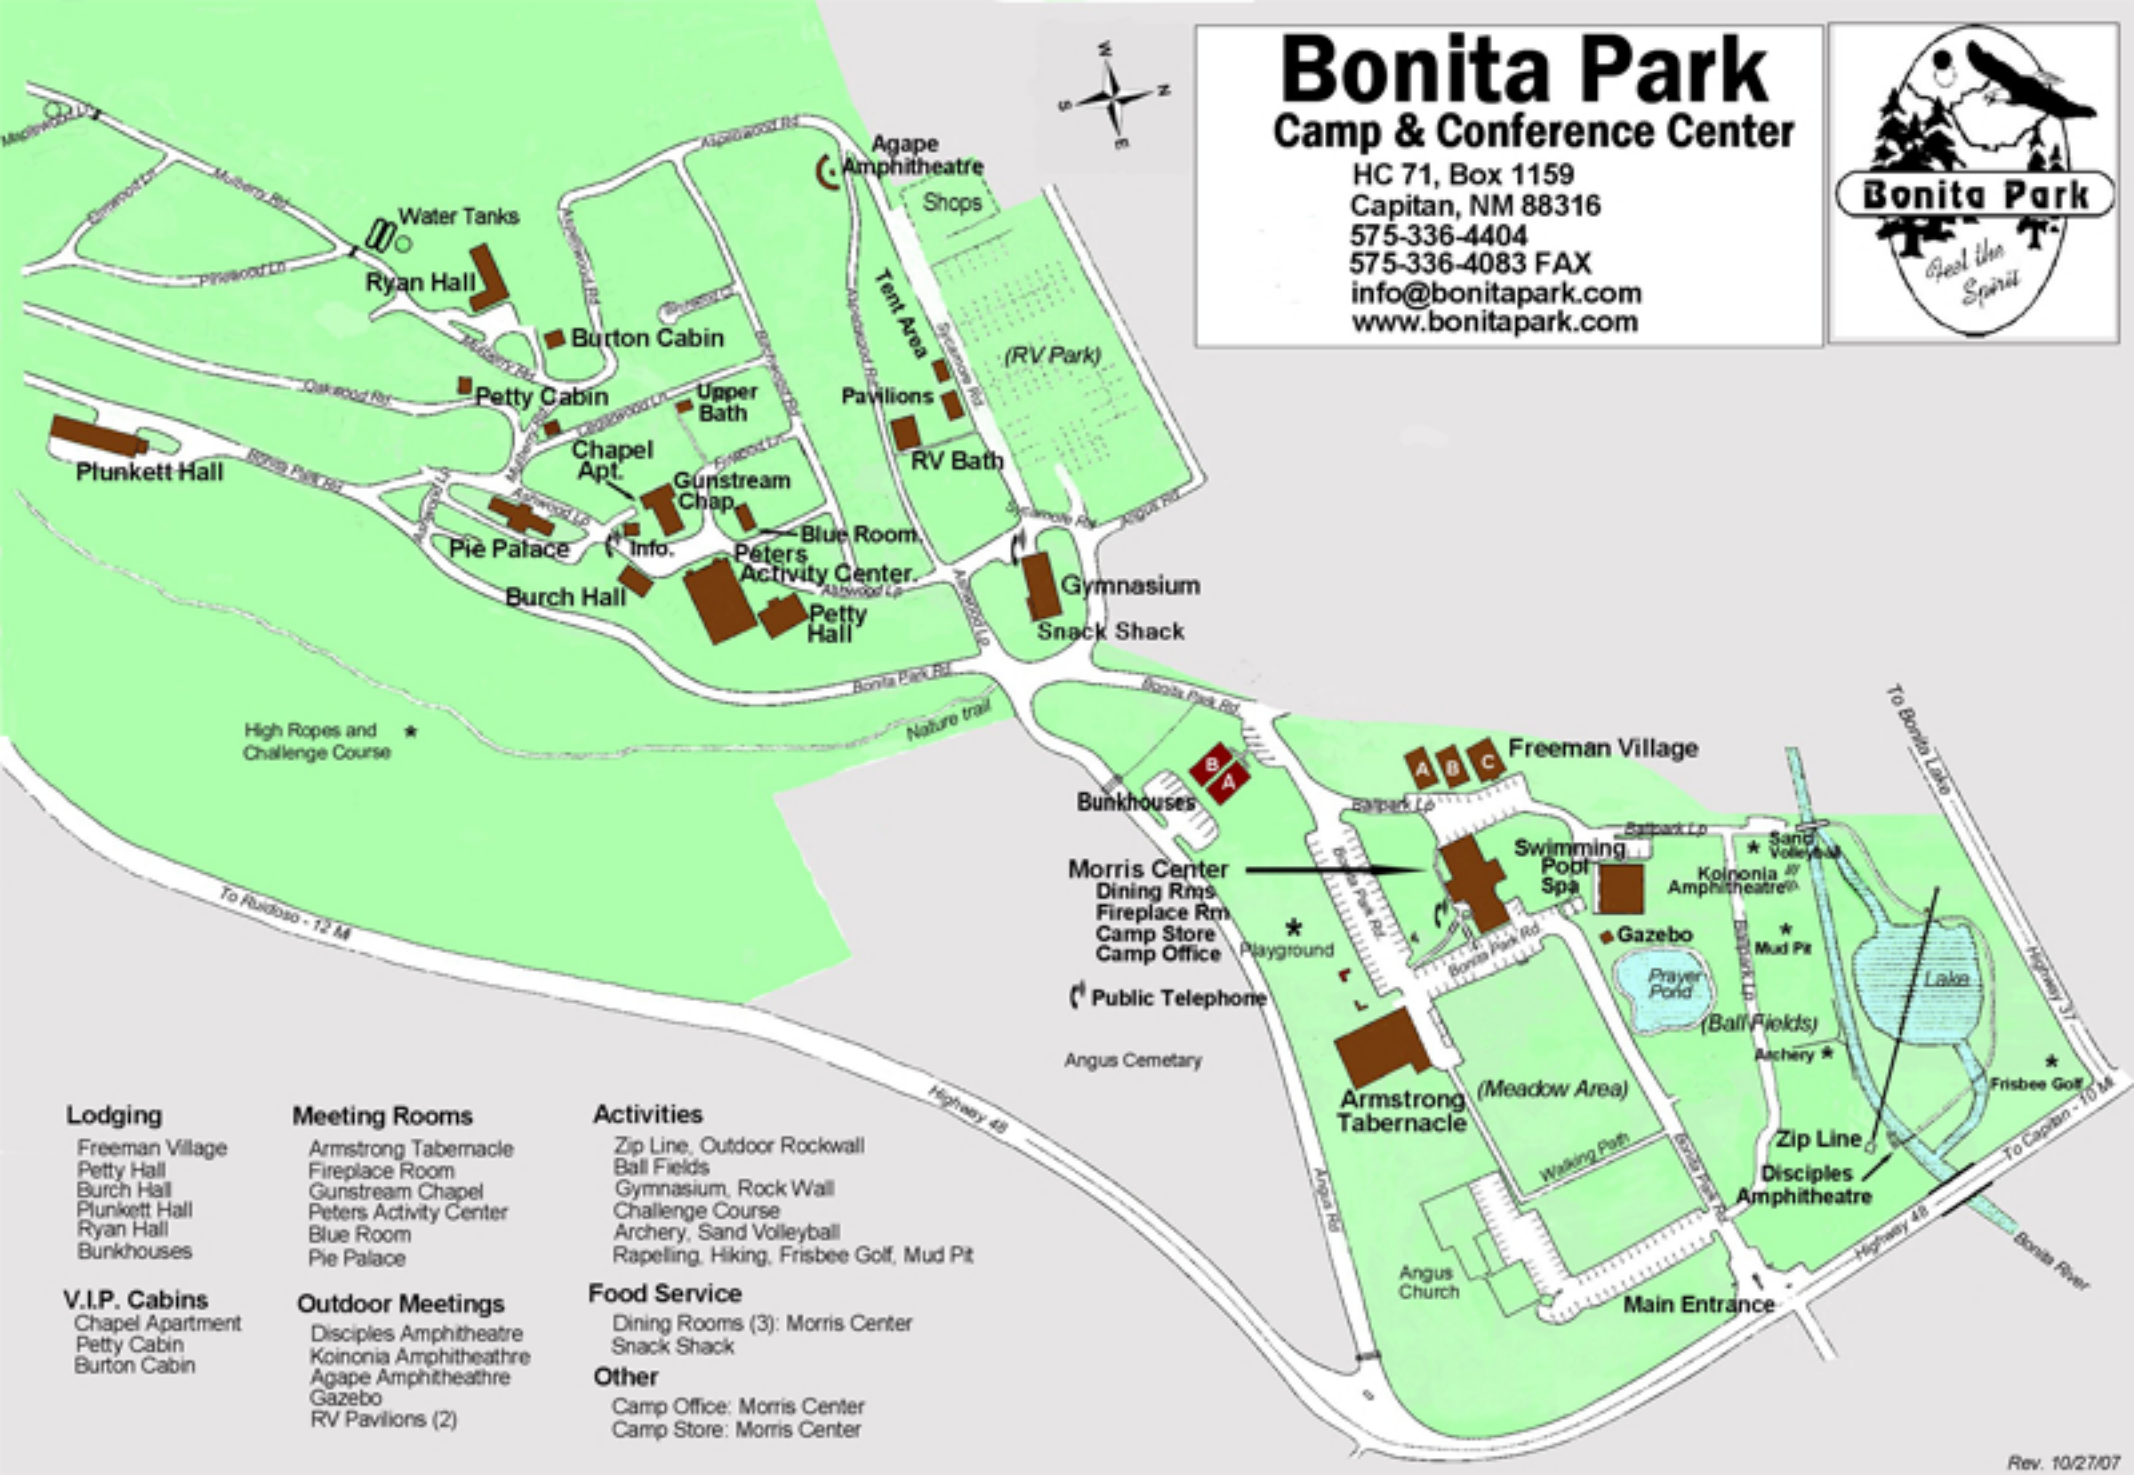

Bonita Park

Camp & Conference Center

HC 71, Box 1159
 Capitan, NM 88316
 575-336-4404
 575-336-4083 FAX
 info@bonitapark.com
 www.bonitapark.com

Lodging

Freeman Village
 Petty Hall
 Burch Hall
 Plunkett Hall
 Ryan Hall
 Bunkhouses

V.I.P. Cabins

Chapel Apartment
 Petty Cabin
 Burton Cabin

Meeting Rooms

Armstrong Tabernacle
 Fireplace Room
 Gunstream Chapel
 Peters Activity Center
 Blue Room
 Pie Palace

Outdoor Meetings

Disciples Amphitheatre
 Koinonia Amphitheatre
 Agape Amphitheatre
 Gazebo
 RV Pavilions (2)

Activities

Zip Line, Outdoor Rockwall
 Ball Fields
 Gymnasium, Rock Wall
 Challenge Course
 Archery, Sand Volleyball
 Rapelling, Hiking, Frisbee Golf, Mud Pit

Food Service

Dining Rooms (3): Morris Center
 Snack Shack

Other

Camp Office: Morris Center
 Camp Store: Morris Center