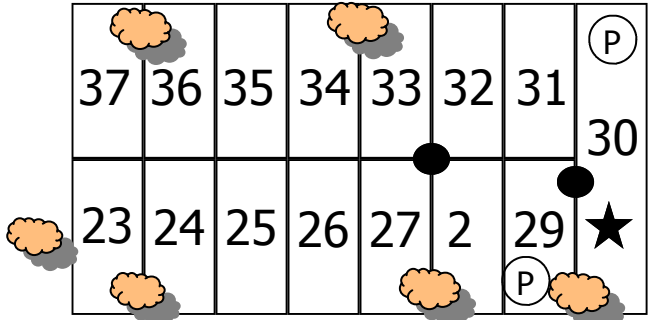

RV PARK MAP

Maintenance Shop
Storage Area

Staff

Tent Area

Pavilions

2
Ice

1

Bath House

Staff

- = Tree
- = 50 Amp
- = Partial Hookup (no sewer)
- = Long Rigs (35' x 40')

Gym

Dumpsters