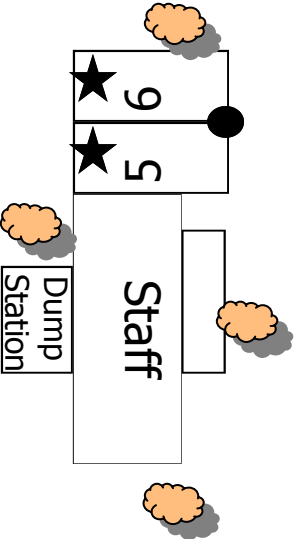

RV PARK MAP

Maintenance Shop
Storage Area

Staff

Tent Area

Pavilions

2
Ice

1

Bath House

Staff

Staff

Tree

Staff

Tree

Staff

Parking

Staff

Staff

- = Tree
- = 50 Amp
- = Partial Hookup (no sewer)
- = Long Rigs (35' x 40')

Gym

Dumpsters