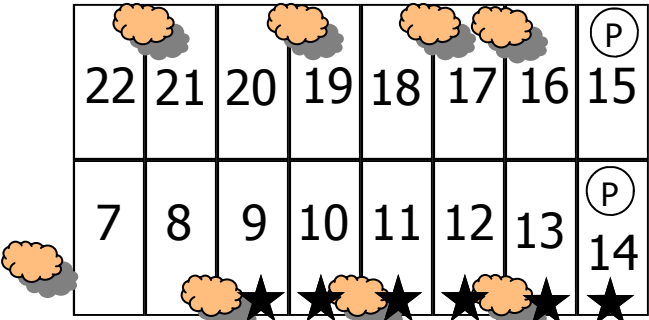

RV PARK MAP

Maintenance Shop
Storage Area

Staff

Tent Area

Pavilions

2
Ice

1

Bath House