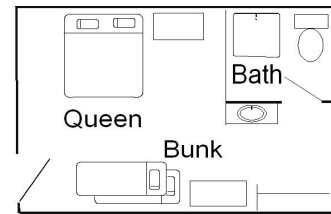

Plunkett Hall Room/Bed Assignment Sheet

Two-story, motel-style building with
16 outside entry rooms.
Maximum capacity is 82.

1 Queen per Room
2 Singles per Room
Max. 4 per Room

Upper Level			Lower Level		
Room #	Bed	Bed Assignment	Room #	Bed	Bed Assignment
# 1	Queen	_____	#2	VIP Lodging (extra charge)	
	Single	_____			
	Single	_____			
# 3	Queen	_____	# 4	Queen	_____
	Single	_____		Single	_____
	Single	_____		Single	_____
# 5	Queen	_____	# 6	Queen	_____
	Single	_____		Single	_____
	Single	_____		Single	_____
# 7	Queen	_____	# 8	Queen	_____
	Single	_____		Single	_____
	Single	_____		Single	_____
# 9	Queen	_____	# 10	Queen	_____
	Single	_____		Single	_____
	Single	_____		Single	_____
# 11	Queen	_____	# 12	Queen	_____
	Single	_____		Single	_____
	Single	_____		Single	_____
# 13	Queen	_____	# 14	Queen	_____
	Single	_____		Single	_____
	Single	_____		Single	_____
# 15	Queen	_____	# 16	Queen	_____
	Single	_____		Single	_____
	Single	_____		Single	_____