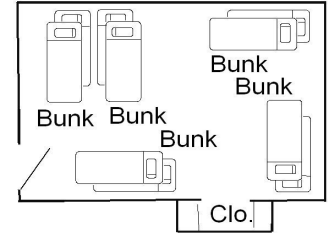

Petty Hall Room/Bed Assignment Sheet

Two story dorm with separate entrance for each floor.
Each floor has 4 rooms and 2 restrooms
Maximum capacity is 58.

8 Rooms
Max. 58 people

Floor Level			Lower Level		
Room #	Bed	Bed Assignment	Room #	Bed	Bed Assignment
Room # 1	Single		Room # 5	Single	
	Single			Single	
	Single			Single	
	Single			Single	
	Single			Single	
	Single			Single	
	Single			Single	
	Single			Single	
Room # 2	Single		Room # 6	Single	
	Single			Single	
	Single			Single	
	Single			Single	
Room # 3	Single		Room # 7	Single	
	Single			Single	
	Single			Single	
	Single			Single	
	Single			Single	
	Single			Single	
	Single			Single	
Room # 4	Single		Room # 8	Single	
	Single			Single	
	Single			Single	
	Single			Single	
	Single			Single	